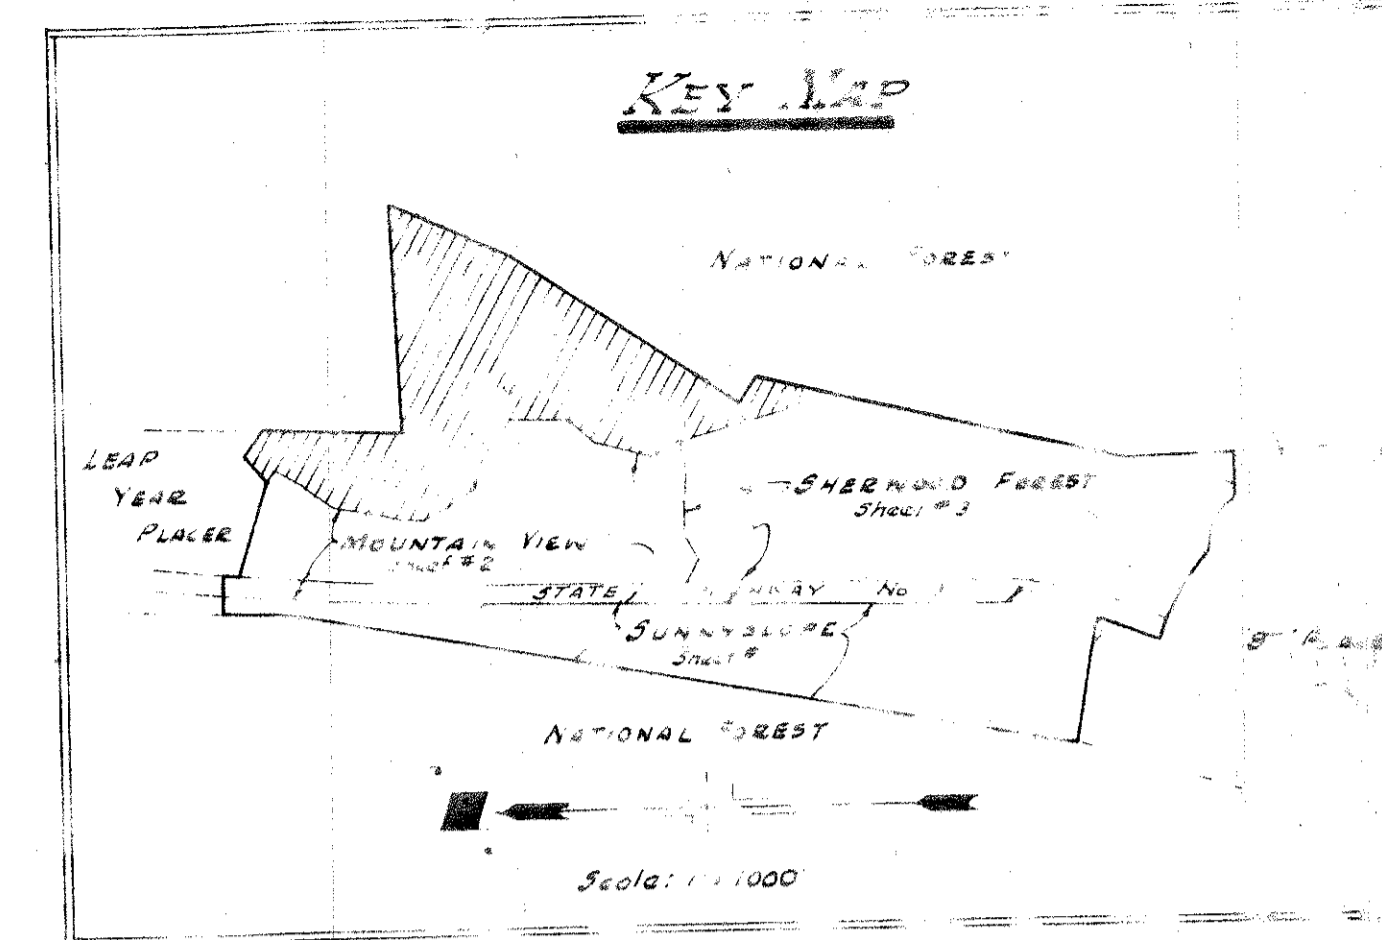

# BLUE RIVER ESTATES

## WILDERNESS

### KEY MAP

ROYAL PLACER  
Survey No. 13638

Clyde  
Survey No. 3579

COE NO. 3

COE NO. 4

NATIONAL FOREST

SHEEWOOD FOREST

MOUNTAIN VIEW